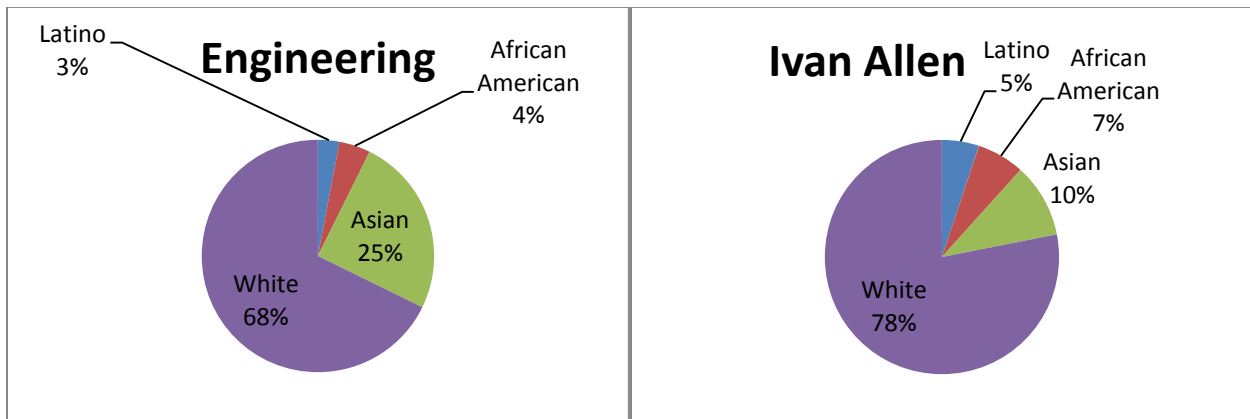

Fall 2011 Faculty by College and Race/Ethnicity

*For comprehensive Institute statistics please refer to the Office of Institutional Research and Planning at: <http://www.irp.gatech.edu/#>