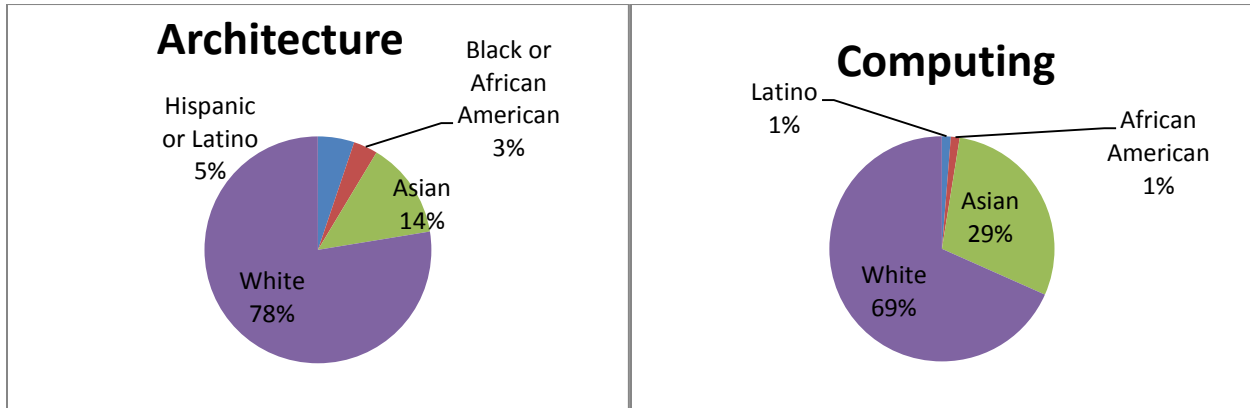

Fall 2011 Faculty by College and Race/Ethnicity

*For comprehensive Institute statistics please refer to the Office of Institutional Research and Planning at: <http://www.irp.gatech.edu/#>