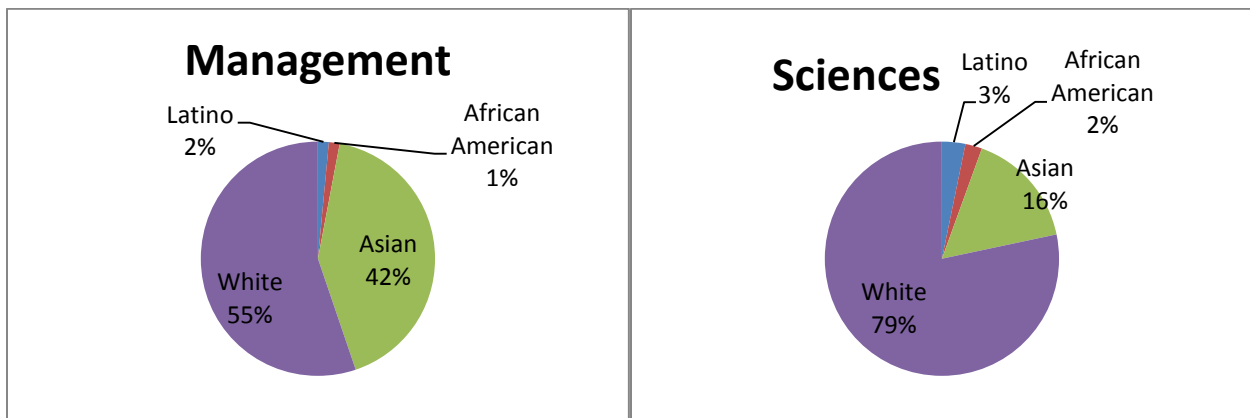

Fall 2011 Faculty by College and Race/Ethnicity

*For comprehensive Institute statistics please refer to the Office of Institutional Research and Planning at: <http://www.irp.gatech.edu/#>